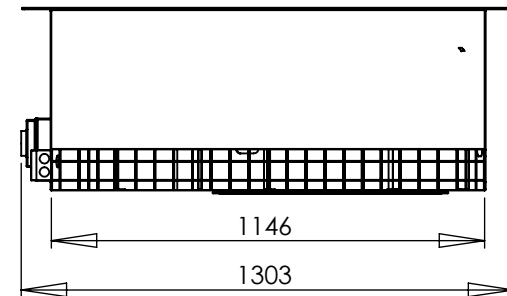

JVEC-HP (Fitted with JVEC-ISOLATORKIT)

Notes

Weight -160kg
 Recommended rear isolation hangers RHE-1WHITE
 Recommended front isolation hangers RHE-2WHITE

DETAIL C
SCALE 1 : 10

Model JVEC-HP

-	-	-	-	Material :	Gal Sheet	Weight :	-		
-	-	-	-	-	-	kg	-		
C	25/09/15	SMOKE DETECTOR MOVED	WO	Finish :	Powdercoated	<small>All dimensions in millimetres. Tolerances on dimensions unless stated otherwise.</small>		Drawn :	TDV
B	06/05/14	KITS & SMOKE ADDED	TDV	-	-	>100	: ±1	Date :	19/02/13
A	19/02/13	Release	TDV	-	-	10 - 100	: ±0.5	Scale :	1:20
Iss.	Date	ECN	Init.	-	-	0 - 10	: ±0.2	Approved :	-
				-	-	Angles	: ±1°		

**JETVENT HIGH PROFILE
 CERTIFIED DIMENSIONS**

<small>Copyright: Use or reproduction in whole or part is not permitted without the writers permission of Zoo Fans Incorporated, 38th St. STE 201W, Boulder, CO 80301</small>	
Part No : JVEC-HP	
Drawing No :	Issue :
ID27	C
Sheet : 1	of : 1