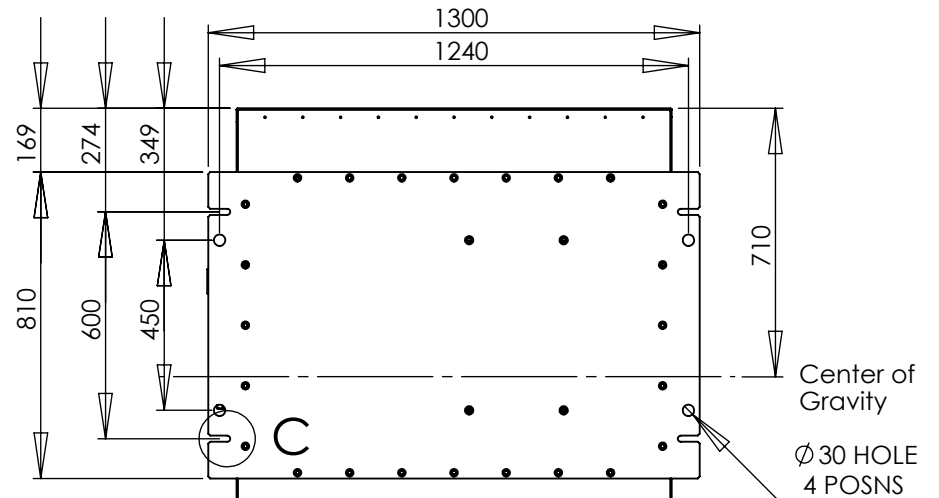

JVEC-HP (Fitted with JVEC-ISOLATORKIT)

Notes

Weight -160kg
 Recommended rear isolation hangers RHE-1WHITE
 Recommended front isolation hangers RHE-2WHITE

DETAIL C
SCALE 1 : 10

Model JVEC-HP

-	-	-	-	Material :	Gal Sheet	Weight :	-		
-	-	-	-	-	-	kg	-		
C	25/09/15	SMOKE DETECTOR MOVED	WO	Finish :	Powdercoated	<small>All dimensions in millimetres. Tolerances on dimensions unless stated otherwise.</small>		Drawn :	TDV
B	06/05/14	KITS & SMOKE ADDED	TDV	-	-	>100	: ±1	Date :	19/02/13
A	19/02/13	Release	TDV	-	-	10 - 100	: ±0.5	Scale :	1:20
Iss.	Date	ECN	Init.	-	-	0 - 10	: ±0.2	Approved :	-
				-	-	Angles	: ±1°		

**JETVENT HIGH PROFILE
 CERTIFIED DIMENSIONS**

<small>Copyright: Use or reproduction in whole or part is not permitted without the writers permission of Zoo Fans Incorporated, 38th St. STE 201W, Boulder, CO 80301</small>	
Part No : JVEC-HP	
Drawing No :	Issue :
ID27	C
Sheet : 1	of : 1