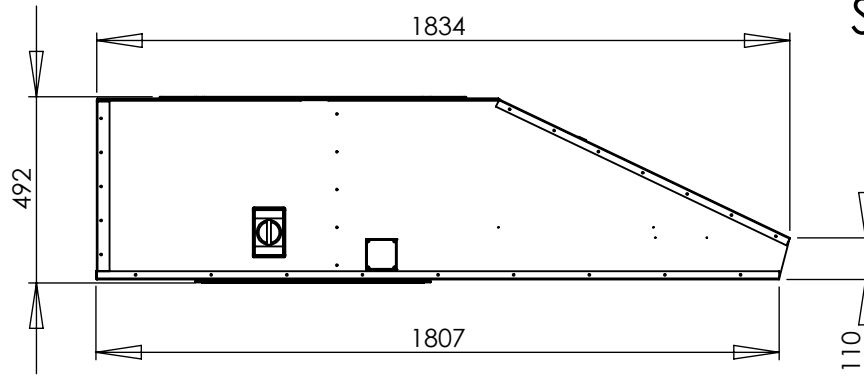

JVEC-HP (Fitted with JVEC-ISOLATORKIT)

Notes

Weight -160kg
 Recommended rear isolation hangers RHE-1WHITE
 Recommended front isolation hangers RHE-2WHITE

DETAIL C
SCALE 1 : 10

Model JVEC-HP

-	-	-	-	Material :	Gal Sheet	Weight :	-		
-	-	-	-	-	-	kg	-		
C	25/09/15	SMOKE DETECTOR MOVED	WO	Finish :	Powdercoated	<small>All dimensions in millimetres. Tolerances on dimensions unless stated otherwise.</small>		Drawn :	TDV
B	06/05/14	KITS & SMOKE ADDED	TDV	-	-	>100	: ±1	Date :	19/02/13
A	19/02/13	Release	TDV	-	-	10 - 100	: ±0.5	Scale :	1:20
Iss.	Date	ECN	Init.	-	-	0 - 10	: ±0.2	Approved :	-
				-	-	Angles	: ±1°		

**JETVENT HIGH PROFILE
 CERTIFIED DIMENSIONS**

<small>Copyright: Use or reproduction in whole or part is not permitted without the writers permission of Zoo Fans Incorporated, 38th St. STE 201W, Boulder, CO 80301</small>	
Part No : JVEC-HP	
Drawing No :	Issue :
ID27	C
Sheet : 1	of : 1