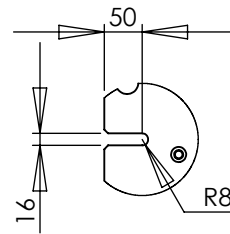

JVEC-HP (Fitted with JVEC-ISOLATORKIT)

Notes

Weight -160kg
 Recommended rear isolation hangers RHE-1WHITE
 Recommended front isolation hangers RHE-2WHITE

DETAIL C
SCALE 1 : 10

Model JVEC-HP

-	-	-	-	Material :	Gal Sheet	Weight :	-		
-	-	-	-	-	-	kg	-		
C	25/09/15	SMOKE DETECTOR MOVED	WO	Finish :	Powdercoated	<small>All dimensions in millimetres. Tolerances on dimensions unless stated otherwise.</small>		Drawn :	TDV
B	06/05/14	KITS & SMOKE ADDED	TDV	-	-	>100	: ±1	Date :	19/02/13
A	19/02/13	Release	TDV	-	-	10 - 100	: ±0.5	Scale :	1:20
Iss.	Date	ECN	Init.	-	-	0 - 10	: ±0.2	Approved :	-
				-	-	Angles	: ±1°		

**JETVENT HIGH PROFILE
 CERTIFIED DIMENSIONS**

<small>Copyright: Use or reproduction in whole or part is not permitted without the writers permission of Zoo Fans Incorporated, 38th St. STE 201W, Boulder, CO 80301</small>	
Part No : JVEC-HP	
Drawing No :	Issue :
ID27	C
Sheet : 1	of : 1