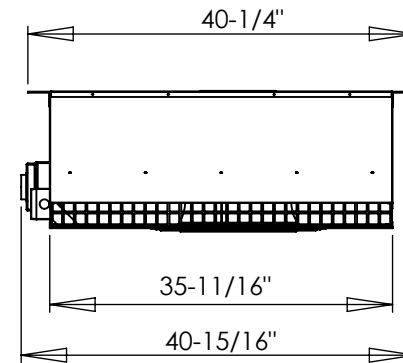

Model	A	Weight (lbs.)
JVEC-LP	12-3/4"	196
JVEC-SP	14-9/16"	196

Model JVEC-LP - JVEC-SP

-	-	-	-	Material : Gal Sheet	Weight :			Copyright: Use or reproduction in whole or part is not permitted without the writers permission of Zoo Fans Incorporated, 38th St. STE 201W, Boulder, CO 80301	
-	-	-	-	-	All dimensions in inches. Tolerances on dimensions unless stated otherwise.			Drawn : TDV	Part No :
C	05/03/14	Isolator and JB to RHS	TDV	-	>4.0" : ±.04"	Date : 07/05/19	Drawing Number		Issue :
B	1/08/13	Hole Diameters Added	TDV	Finish : Powdercoated	.375"- 4.0" : ±.02"	Scale : 1:20	ID26		C
A	19/02/13	Release	TDV	-	0 - .375" : ±.01"	Approved : BL	Sheet : 1 of 1		
Iss.	Date	ECN	Init.	-	Angles : ±1°	JETVENT LOW & STANDARD PROFILE CERTIFIED DIMENSIONS			