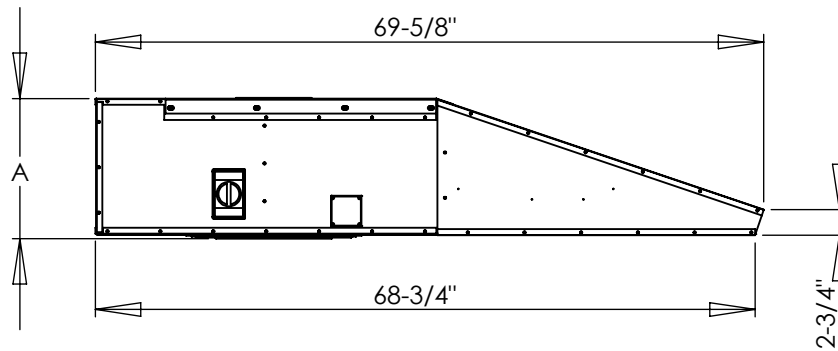

Model	A	Weight (lbs.)
JVEC-LP	12-3/4"	196
JVEC-SP	14-9/16"	196

Model JVEC-LP - JVEC-SP

-	-	-	-	Material : Gal Sheet	Weight :			Copyright: Use or reproduction in whole or part is not permitted without the writers permission of Zoo Fans Incorporated, 38th St. STE 201W, Boulder, CO 80301	
-	-	-	-	-	All dimensions in inches. Tolerances on dimensions unless stated otherwise.			Drawn : TDV	Part No :
C	05/03/14	Isolator and JB to RHS	TDV	-	>4.0" : ±.04"	Date : 07/05/19	Drawing Number		Issue :
B	1/08/13	Hole Diameters Added	TDV	Finish : Powdercoated	.375"- 4.0" : ±.02"	Scale : 1:20	ID26		C
A	19/02/13	Release	TDV	-	0 - .375" : ±.01"	Approved : BL	Sheet : 1 of 1		
Iss.	Date	ECN	Init.	-	Angles : ±1°	JETVENT LOW & STANDARD PROFILE CERTIFIED DIMENSIONS			