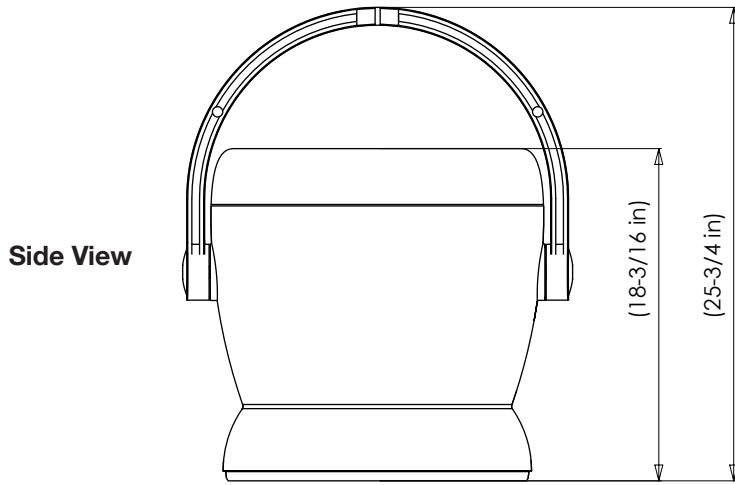

*Fig 1. Serrations on the trailing edge and winglets on the end of each blade, top-and-bottom, significantly reduce turbulence. The result is a **quieter, more efficient, and more productive fan.***

*Fig 2. ZOO Fans' proprietary stator ring reduces centrifugal and angular flow, **straightens the air column, increases air speed, and significantly increases the throw.***

### Dimensions