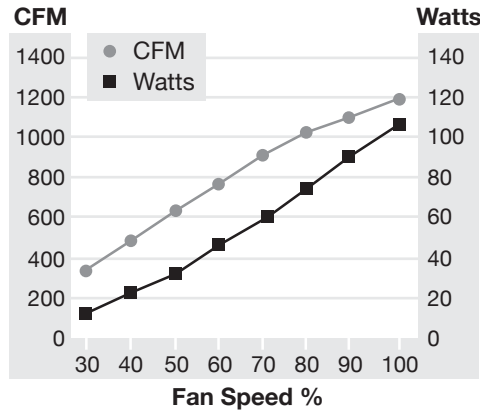

Fan Speed vs CFM and Power Usage

Sound Level Calculations

Hanging Height	dBa*
40 feet	38.4
50 feet	40.3
60 feet	36.8

*based on non-reflective area

Motor

- > Composite fan blades with patented design deliver unmatched efficiency
- > Ultra-reliable Ziehl-Abegg® motor with thermal overload protection
- > Sealed, lifetime lubricated bearings

Housing

- > Durable double-wall construction with UV treated, flame resistant plastic
- > Patented design significantly outperforms the competition
- > Intake Safety Grill is standard

Installation Hardware Included

- > 8' Cable with fast-locking Gripple® and attachment hardware
- > 12' Stabilization Tether with fast-locking Gripple and attachment hardware

Coverage

Each fan covers from 1200-2500 sq. ft., depending on the following variables:

- > Ceiling height and square footage
- > Targeted number of air-turns per hour

Options

- > 6' Cord, 3-Prong Plug, 115V only
- > Colors: Off-White or Black
- > Exhaust Safety Grill (additional charge)
- > Controllers (additional charge)

FAQs

- > How many fans for this job?
- > How far apart should the fans be installed?
- > How much will this cost?

Call for your free fan layout and quote.

Call or Click Today!

855-ZOO-FANS (855-966-3267) zoofans.com

ZOO FANS IS A TRADEMARK OF ZOO FANS INC. • ©2017 ZOO FANS INC. ALL RIGHTS RESERVED • 112117