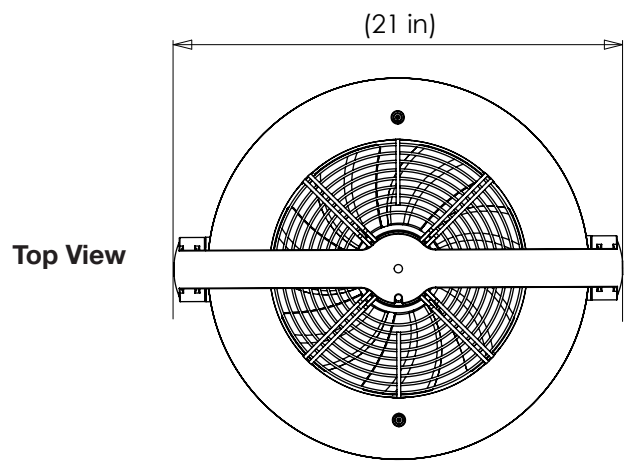

*Fig 1. Serrations on the trailing edge and winglets on the end of each blade, top-and-bottom, significantly reduce turbulence. The result is a **quieter, more efficient, and more productive fan.***

*Fig 2. ZOO Fans' proprietary stator ring reduces centrifugal and angular flow, **straightens the air column, increases air speed, and significantly increases the throw.***

### Dimensions